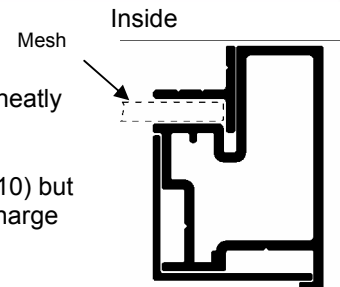

SIZE RANGE:

Minimum width: 250mm

Minimum height: 250mm

Maximum width x Maximum height

2300mm x 1295mm or

1295mm x 2300mm

CONSTRUCTION:

FRAME

Description:

Assembled from three aluminium extrusions the frame neatly and securely holds the screen in place

Dimensions:

35mm wide x 50mm deep

Standard colours:

As standard the frame is powder coated white (RAL 9010) but can be powder coated any RAL or BS colour for a surcharge

SCREEN - MESH

Description:

2mm thick galvanised steel sheet with a matrix of perforations which provides 60% vision

Standard colours:

Powder coated black (RAL 9005)

INSTALLATION OPTIONS:

Extremely versatile SeceuroMesh can be reveal or face fitted onto many different surfaces both internally and externally.